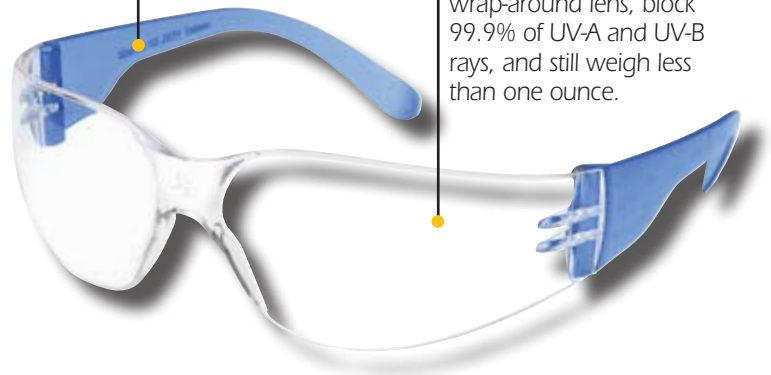

**GUMBALLS™** share the style, comfort, and protection of the original StarLite® and StarLite® SM safety glasses: super cool design, incredible light weight—less than one ounce—durability, and excellent all-around impact protection.

That's color, comfort, and optimum safety in one sweet spectacle.

**Gateway**  
SAFETY, INC.

Trust the StarLite® name for optimum protection, then add a little flavor and fun. GUMBALLS™ encourage compliance by making safety personal!

Colors have a real influence on your personal environment! With ten different temple color options per box ... what flavor do you want today?

GUMBALLS™ have a clear, wrap-around lens, block 99.9% of UV-A and UV-B rays, and still weigh less than one ounce.

### STARLITE® GUMBALLS™ FEATURES

- Super cool ... just like the original StarLite®.
- In each box, there are ten different, vibrantly colored, translucent temple choices that allow employees to choose their "flavor" of protection for the day.
- Extremely comfortable – weighs less than one ounce – yet durable enough for serious all-day protection.
- Scratch-resistant polycarbonate lens features dual 9.75 base curvature viewing areas for wide field of vision.
- Deep, universal-fit temples provide side protection equal to that of eyewear with large sideshields.
- Available in standard StarLite® size or StarLite® SM, which is 10% smaller for workers with narrow faces.